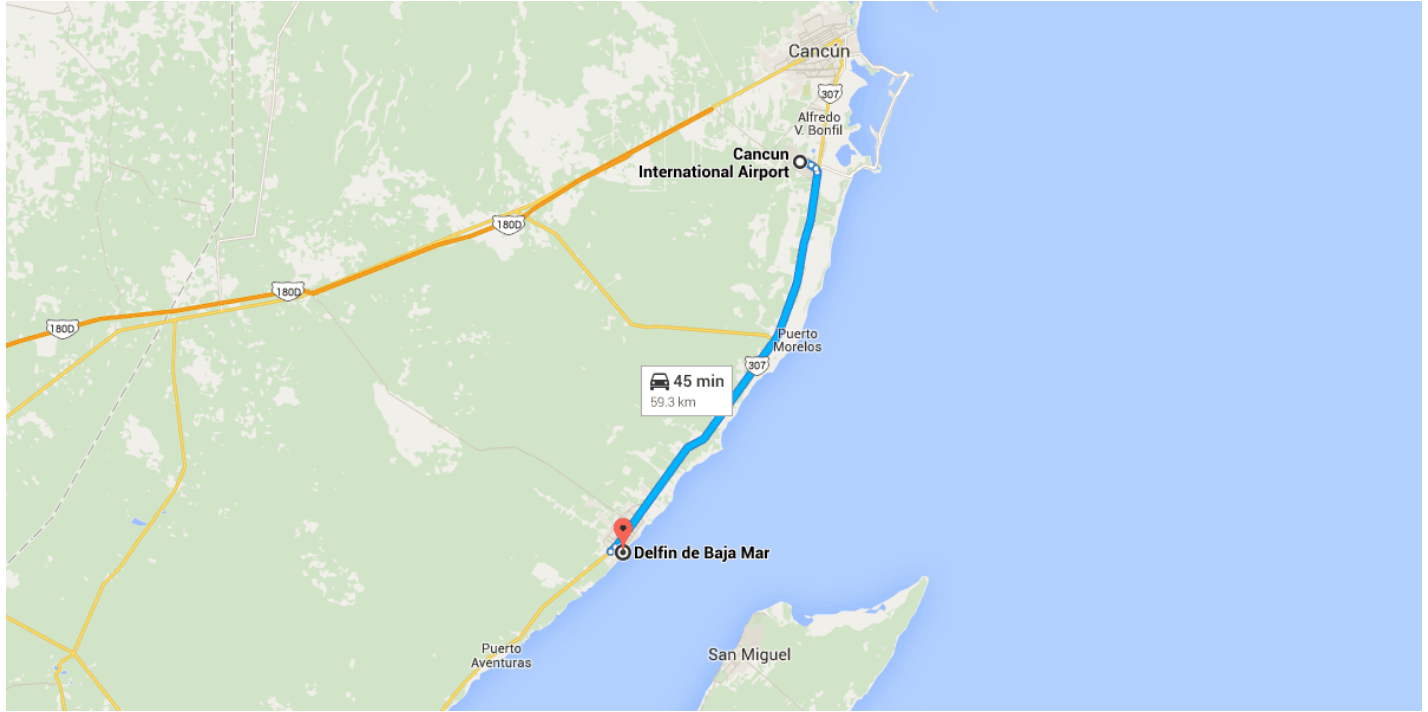

Drive 59.3 km, 45 min

CLICK HERE FOR TURN BY TURN DIRECTIONS

Directions from Cancun International Airport to Delfin de Baja Mar

### Cancun International Airport

Carretera Cancún-Chetumal Km 22, 75220 Cancún, QROO, Mexico

Get on Carr Cancún -Tulum/México 307

3.0 km / 4 min

- ↑ 1. Head northwest  
5 m
- ↙ 2. Slight left  
240 m
- ↶ 3. Turn left  
450 m
- ↑ 4. Continue straight  
34 m
- ↶ 5. Turn left  
130 m
- ↗ 6. Slight right  
1.0 km
- ↶ 7. Keep left  
92 m
- ↗ 8. Keep right  
550 m

- 9. Merge onto Carr Cancún -Tulum/México 307 via the ramp to Playa del Carnen/Cozumel

500 m

- Merge onto Carr Cancún - Tulum/México 307
- 53.7 km / 36 min

Continue on 50 Avenida Norte. Take Bahía del Espíritu Santo to Delfin de Baja Mar

2.6 km / 5 min

- 11. Sharp left onto 50 Avenida Norte 900 m
- 12. Turn right 1.0 km
- 13. Turn left onto 10 Av. Sur 120 m
- 14. Turn right onto Abraira de Arriba  110 m
- 15. Turn right onto Bahía del Espíritu Santo  450 m
- 16. Turn left onto Delfin de Baja Mar   31 m