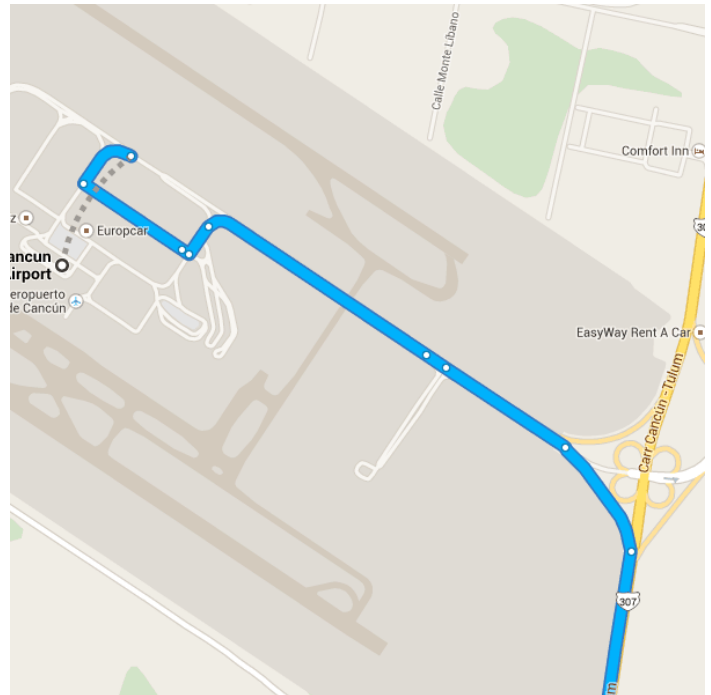

Drive 59.3 km, 45 min

CLICK HERE FOR TURN BY TURN DIRECTIONS

Directions from Cancun International Airport to Delfin de Baja Mar

### Cancun International Airport

Carretera Cancún-Chetumal Km 22, 75220 Cancún, QROO, Mexico

Get on Carr Cancún -Tulum/México 307

3.0 km / 4 min

- ↑ 1. Head northwest  
5 m
- ↙ 2. Slight left  
240 m
- ↶ 3. Turn left  
450 m
- ↑ 4. Continue straight  
34 m
- ↶ 5. Turn left  
130 m
- ↗ 6. Slight right  
1.0 km
- ↶ 7. Keep left  
92 m
- ↗ 8. Keep right  
550 m

- 9. Merge onto Carr Cancún -Tulum/México 307 via the ramp to Playa del Carnen/Cozumel

500 m

- Merge onto Carr Cancún - Tulum/México 307
- 53.7 km / 36 min

Continue on 50 Avenida Norte. Take Bahía del Espíritu Santo to Delfin de Baja Mar

2.6 km / 5 min

- 11. Sharp left onto 50 Avenida Norte 900 m
- 12. Turn right 1.0 km
- 13. Turn left onto 10 Av. Sur 120 m
- 14. Turn right onto Abraira de Arriba  110 m
- 15. Turn right onto Bahía del Espíritu Santo  450 m
- 16. Turn left onto Delfin de Baja Mar   31 m