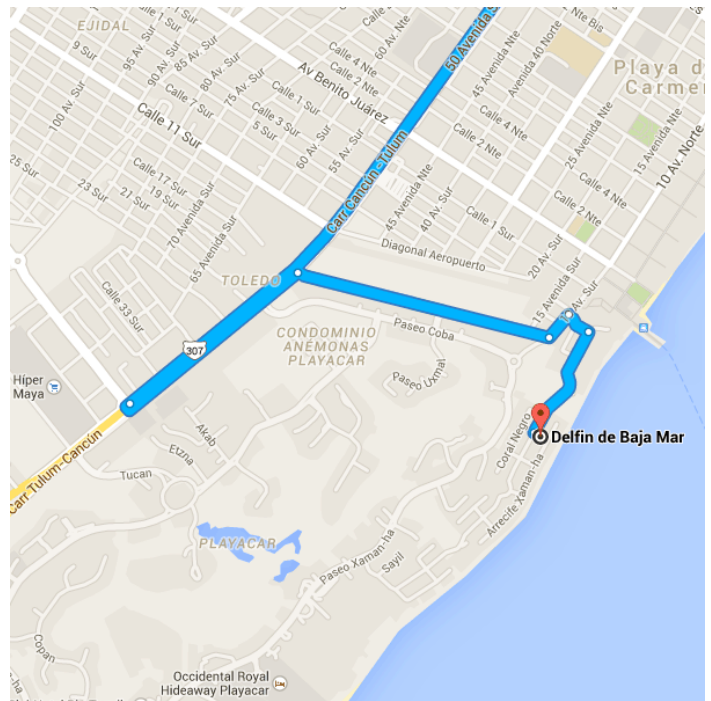

Drive 59.3 km, 45 min

CLICK HERE FOR TURN BY TURN DIRECTIONS

Directions from Cancun International Airport to Delfin de Baja Mar

- 9. Merge onto Carr Cancún -Tulum/México 307 via the ramp to Playa del Carnen/Cozumel

500 m

- Merge onto Carr Cancún - Tulum/México 307
- 53.7 km / 36 min

Continue on 50 Avenida Norte. Take Bahía del Espíritu Santo to Delfin de Baja Mar

2.6 km / 5 min

- 11. Sharp left onto 50 Avenida Norte 900 m
- 12. Turn right 1.0 km
- 13. Turn left onto 10 Av. Sur 120 m
- 14. Turn right onto Abraira de Arriba  110 m
- 15. Turn right onto Bahía del Espíritu Santo  450 m
- 16. Turn left onto Delfin de Baja Mar   31 m

## Delfin de Baja Mar

Playacar, Playa del Carmen, Q.R., Mexico

These directions are for planning purposes only. You may find that construction projects, traffic, weather, or other events may cause conditions to differ from the map results, and you should plan your route accordingly. You must obey all signs or notices regarding your route.